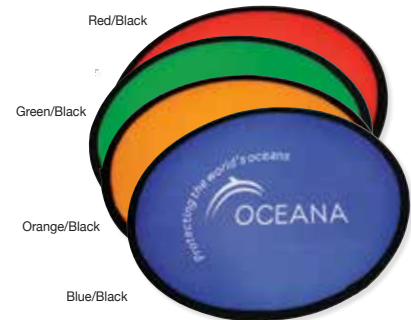

Red/Black

Green/Black

Orange/Black

Blue/Black

250	500	1000	2500	5000	
1.29	1.23	1.17	1.09	.99	5C

Less than 1st column quantity is $55(G).
As prices may fluctuate. For extended information
on decorating methods and production notes please see page 288.

drinkware

writing

tech

workplace

bags

coolers

lifestyles

personal care

tools

index