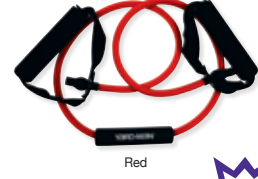

free rush **always available**

Exercise Body Band #EXERBODY

Description: rubber exercise resistance body band with foam grips / latex free rubber / actual size is 56"l / individually poly bagged **Imprint Area:** 3/8"h x 2"w **Set-Up/Change of Copy:** $55g **Price Includes:** One color imprint

NOTE! Advised safe load bearing 33lbs., stretching 650%; breaking point at 800% stretching 50lbs.