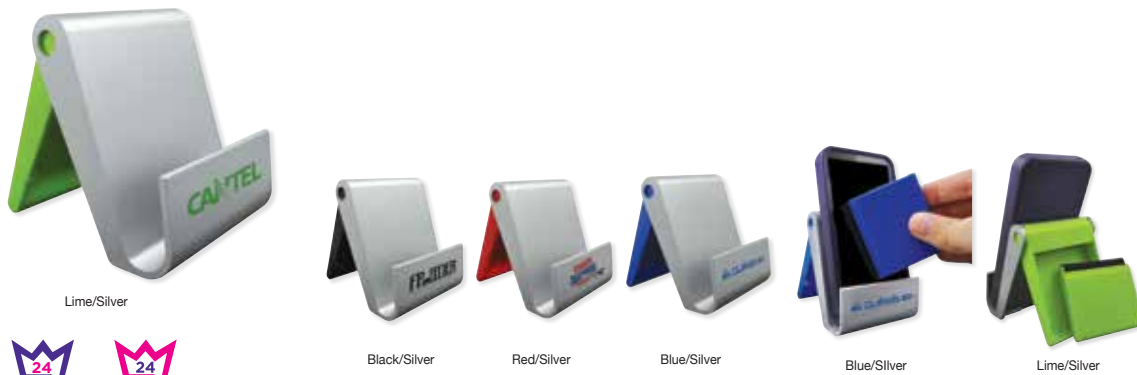

NOTES! Color Surge: 4 color process only. No exact PMS color match.

	150	250	500	1000	2500	
1-color	1.73	1.63	1.53	1.42	1.32	5C
color surge	2.14	2.04	1.87	1.70	1.60	5C

Multitasker #MULTASK

Description: collapsible media device holder / back piece detaches for cleaning screen with microfiber strip / actual size is 3”h x 2-1/2”w / individually polybagged **Imprint Area:** 5/8”h x 2”w **Set-Up/Change of Copy:** \$55g **Price Includes:** One color imprint **Alternate Imprint Method:** Color Surge 4 Color Process