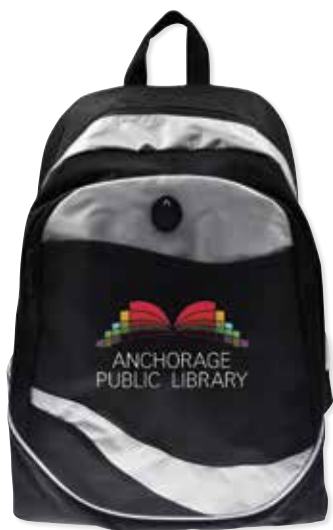

BACK PACKS

Double Stripe Back Pack #DBLSTBPK

Description: 600D polycanvas with nylon air mesh sport backpack with one side mesh pocket / large zipper opening and front zipper pocket / actual size is 16"h x 12"w x 5.5" gusset **Imprint Area:** 6"h x 5"w **Set-Up/Change of Copy:** $55g **Price Includes:** One color imprint **Alternate Imprint Method:** Color Surge 4 Color Process

NOTES! PMS color match $55g per spot color. Color Surge: PMS match not available with 4 color process artwork / 5 day production from time of art approval.

	50	100	250	500	1000	
1-color	11.88	11.37	10.96	10.55	10.24	5C
color surge	17.34	14.78	13.21	12.60	12.29	5C

Granite

Wave Back Pack #WVEBKPK

Description: 600D polycanvas with dobby accent / large main zip compartment / front zip pocket with pen holders, 2 side mesh pockets / earbud hole and pouch / carry handle and adjustable shoulder straps / actual size is 17-1/2"h x 12-1/2"w x 6" gusset **Imprint Area:** 3"h x 6"w **Set-Up/Change of Copy:** $55g **Price Includes:** One color imprint **Alternate Imprint Method:** Color Surge 4 Color Process

NOTES! PMS color match $55g per spot color. Color Surge: PMS match not available with 4 color process artwork / 5 day production from time of art approval.

	50	100	250	500	1000	
1-color	14.34	13.93	13.31	12.80	12.29	5C
color surge	19.80	17.34	15.36	14.83	14.34	5C

Less than 1st column quantity is $55(G).
As prices may fluctuate. For extended information
on decorating methods and production notes please see page 288.