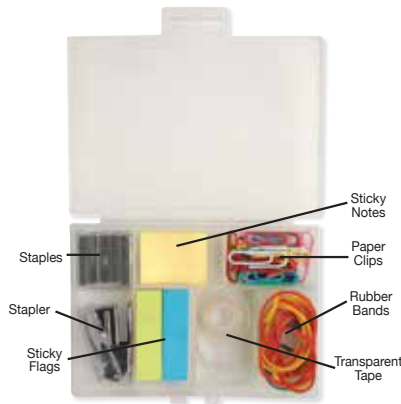

free **color** **always**
rush **surge** **available**

Desk in a Box #DESKBOX

Description: mini desk items including a stapler, staples, paper clips, rubber bands, transparent tape, sticky notes & sticky flags / organized box for easy use / actual size is 3-3/8”h x 4-3/4”w / individually polybagged **Imprint Area:** 1-1/2”h x 2-1/2”w **Set-Up/Change of Copy:** $55g **Price Includes:** One color imprint **Alternate Imprint Method:** Color Surge 4 Color Process

NOTES! PMS color match is not available on multi color imprints / Metallic and neon colors not available on multi color imprints / Color Surge: 4 color process only. No exact PMS color match.

	100	250	500	1000	2500	
1-color	3.78	3.58	3.37	3.17	2.96	5C
color surge	4.19	3.99	3.71	3.43	3.24	5C