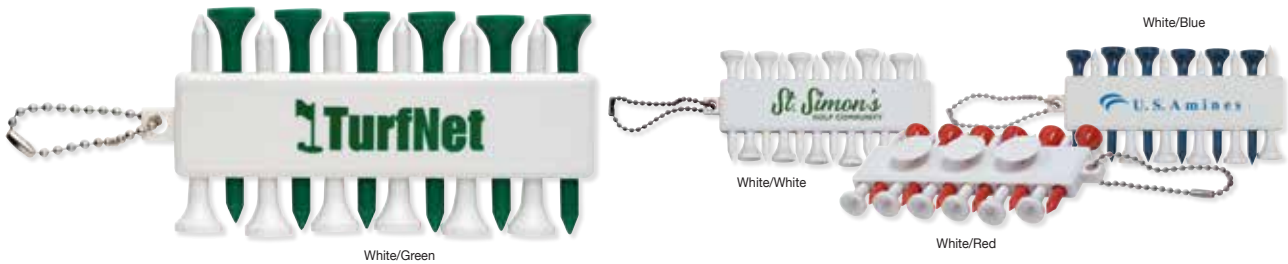

Golf Tee Set #GOLFTEE

Description: durable plastic tees and 3 ball markers included / refillable with standard tees / hanging feature attaches to belt loop or bag / individually polybagged **Imprint Area:** 1/2" h x 2-1/2" w **Set-Up/Change of Copy:** $55g **Price Includes:** One color imprint

	150	250	500	1000	2500	
	1.83	1.73	1.63	1.49	1.32	5C

NOTE! 2 day production time required from time of art approval

Less than 1st column quantity is $55(G).
As prices may fluctuate. For extended information
on decorating methods and production notes please see page 288.