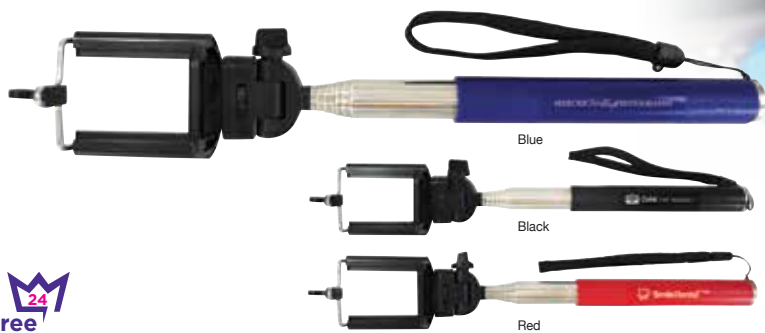

24
free
rush

Basic Selfie Stick #SELFSTCK

Description: basic selfie stick with PVC grip for use with cell phones and small cameras / extends to 31" long / includes screw mount for standard cameras and is compatible with Wireless Remote Shutter / packaged in white box **Imprint Area:** 3/8"h x 2"w **Set-Up/Change of Copy:** $55g **Price Includes:** One color imprint

50	100	250	500	1000	
9.52	9.32	9.01	8.70	7.47	5C