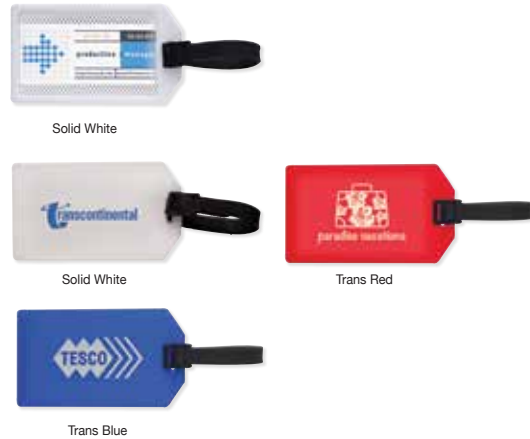

Solid White

Solid White

Trans Red

Trans Blue

	250	500	1000	2500	5000	
1-color	1.32	1.25	1.20	1.10	1.01	5C
color surge	1.73	1.66	1.54	1.37	1.29	5C

NOTE! Rubber strap not attached to luggage tag when shipped. / Color Surge notes: 4 color process only. No exact PMS color match.

Less than 1st column quantity is $55(G).
As prices may fluctuate. For extended information on decorating methods and production notes please see page 288.