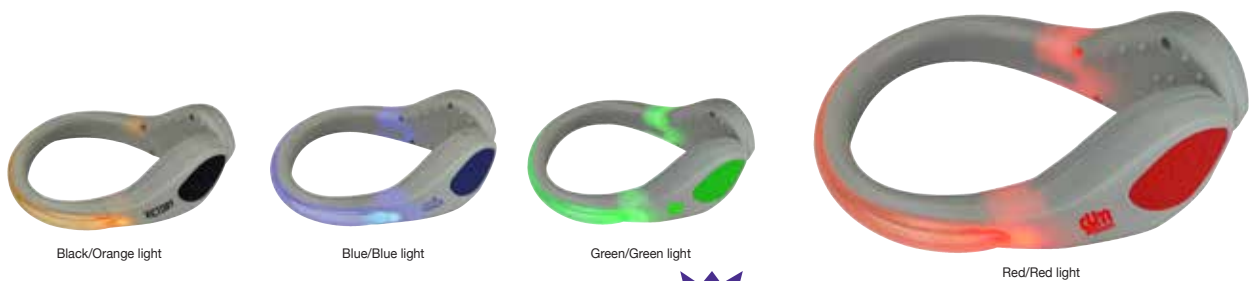

Black/Orange light

Blue/Blue light

Red/Red light

100	200	400	800	1600	
5.63	5.32	4.91	4.60	4.09	5C

Sporty Shoe Light #SPORTLT

Description: LED light with flashing feature to light up shoes while running / attaches to heel of shoe / includes 2 CR2032 batteries / individually polybagged **Imprint Area:** 1/4"h x 3/4"w **Set-Up/Change of Copy:** $55g **Price Includes:** One color imprint

Less than 1st column quantity is $55(G).
As prices may fluctuate. For extended information
on decorating methods and production notes please see page 288.

drinkware

writing

tech

workplace

bags

coolers

lifestyles

personal care

tools

index