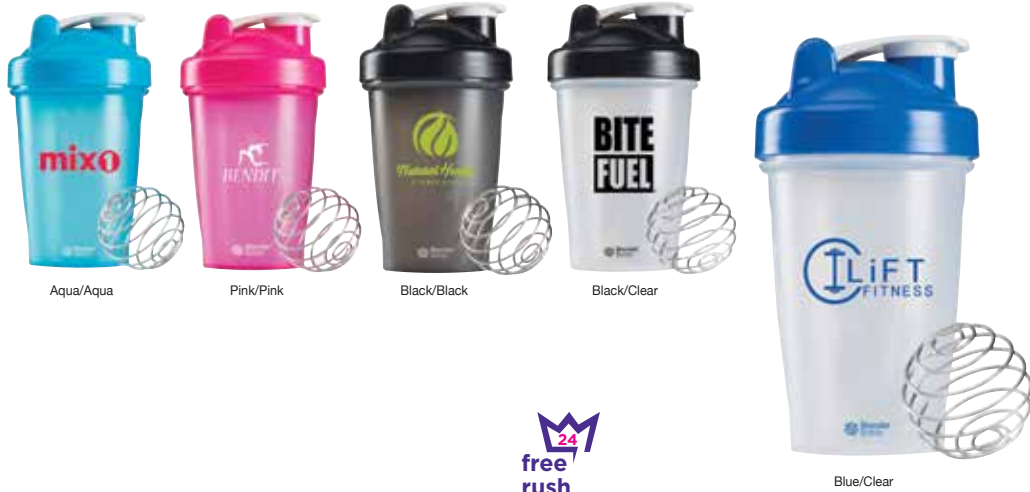

Aqua/Aqua

Pink/Pink

Black/Black

Black/Clear

Blue/Clear

free rush

20oz. BlenderBottle® Classic™ #BLENCL20

Description: BPA free / BlenderBottle® Classic™ features the patented BlenderBall® wire whisk, pour through lid and flip snap cap / ounce and metric markers on side / add ingredients, drop in the BlenderBall® and shake / perfect for protein shakes **Imprint Area:** 2-1/2”h x 2-1/4”w one side only **Set-Up/Change of Copy:** $55g **Price Includes:** One color imprint

72	144	288	576	1152	
10.55	10.14	9.52	9.01	8.50	5C