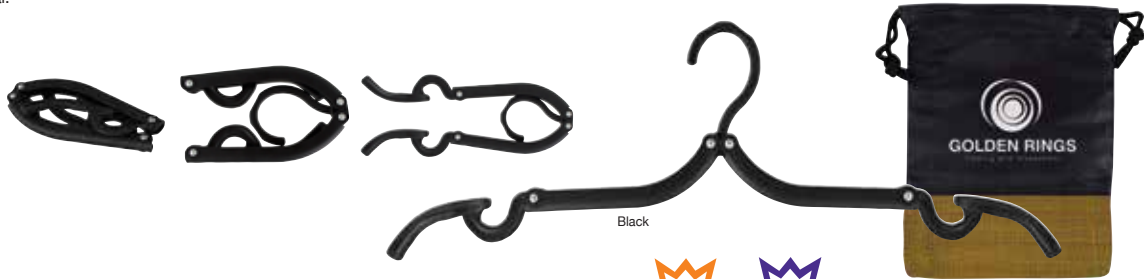

Black

Black

NEW! Hanging Around Travel Kit #CKITS006-HANGER

Description: foldable travel hangers for adult and child size clothing / set includes 3 hangers and Ponza Mini Bag **Imprint Area:** 2”h x 4”w on Ponza Bag only **Set-Up/Change of Copy:** \$55g
Price Includes: One color imprint