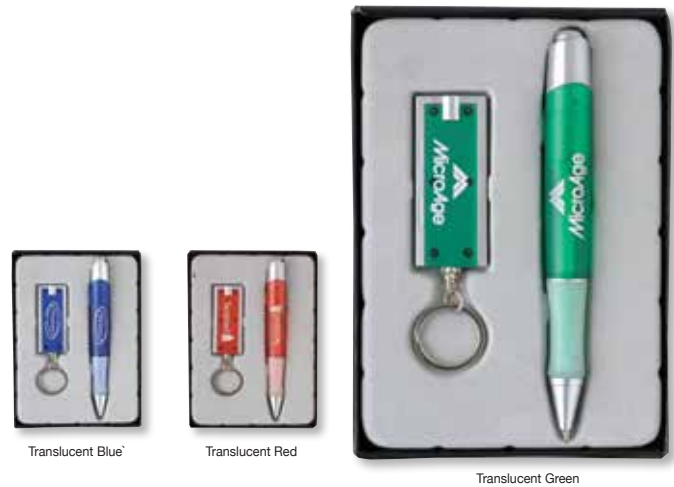

Translucent Blue

Translucent Red

Translucent Green

Rivet LED Key Light & Quasar Pen Gift Set #GSRVTQSR

Description: best-selling Quasar Pen with matching Rivet LED Key Light / matte black gift box **Imprint Area:** Key Light: 7/16" h x 1-1/4" w, Pen: 3/4" h x 1-1/2" w **Set-Up/Change of Copy:** \$55g **Price Includes:** one color imprint on key light & pen