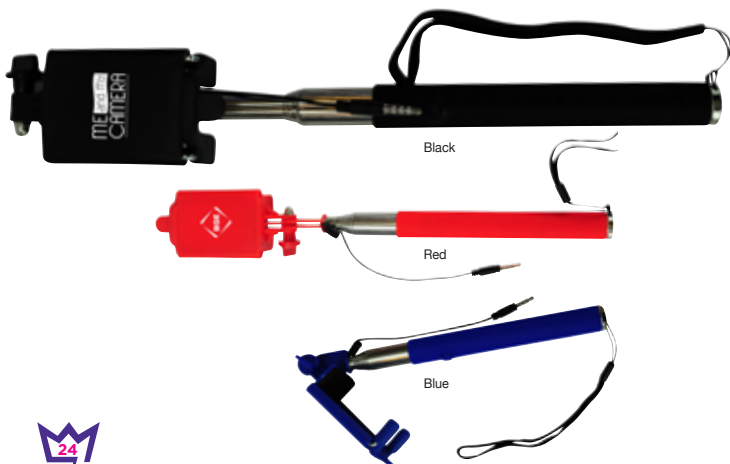

tools

index

ACCESSORIES

24
free
rush

Compact Selfie Stick #COMPSELF

Description: compact selfie stick with mount that folds back on itself for easy transport and storage / includes screen for standard cameras / extends to 36" / integrated button and cable works with iOS devices only / compatible with wireless Selfie Button for both iOS and Android / packaged in white box **Imprint Area:** 1-1/4"h x 1-1/2"w **Set-Up/Change of Copy:** \$55g **Price Includes:** One color imprint