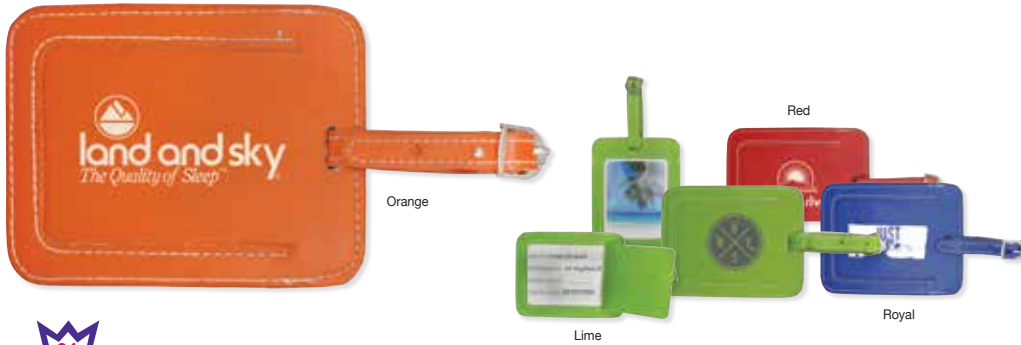

TRAVEL

Frequent Flyer Luggage Tag #FRQNTLGT

Description: leather-like luggage tag, metal buckle with clear window on one side and covered name insert on opposite side / actual size 4-1/2”h x 3-1/2”w and 8” long strap with buckle
Imprint Area: 2”h x 2”w **Set-Up/Change of Copy:** $55g **Price Includes:** One color imprint

250	500	1000	1500	2500	
2.76	2.65	2.45	2.24	2.04	5C