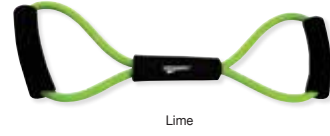

FITNESS

	50	100	250	500	1000	
	6.75	6.55	6.34	6.04	5.93	5C

free rush **always available**

Exercise Body Band #EXERBODY

Description: rubber exercise resistance body band with foam grips / latex free rubber / actual size is 56"l / individually poly bagged **Imprint Area:** 3/8"h x 2"w **Set-Up/Change of Copy:** $55g **Price Includes:** One color imprint

NOTE! Advised safe load bearing 33lbs., stretching 650%; breaking point at 800% stretching 50lbs.

free rush

Exercise Bands #EXECBAND

Description: exercise resistance bands with foam grips / easily folds into gym bag / latex free rubber / actual size is 15"w **Imprint Area:** 3/8"h x 1-1/2"w **Set-Up/Change of Copy:** $55g **Price Includes:** One color imprint

NOTE! Advised safe load bearing 66lbs., stretching 650%; breaking point at 800% stretching 100lbs.

	100	250	500	1000	2500	
	4.15	4.05	3.95	3.74	3.47	5C

	75	150	300	600	1200	
	6.41	6.00	5.63	5.11	4.91	5C

Phone, Keys and Harmony XL #PNKYHYXL

Description: leather-like and neoprene sports armband case with reflective accent and hook and loop closure / allows for secure storage of key / fits large phones / total width is 20-1/2" including phone case / neoprene backing allows for flexibility when phone is inserted / actual size of armband 12-1/2"w to 15-1/2"w extended **Imprint Area:** 5/8"h x 2-1/2"w **Set-Up/Change of Copy:** $55g **Price Includes:** One color imprint

Less than 1st column quantity is $55(G).
As prices may fluctuate. For extended information
on decorating methods and production notes please see page 288.

drinkware

writing

tech

workplace

bags

coolers

lifestyles

personal care

tools

index