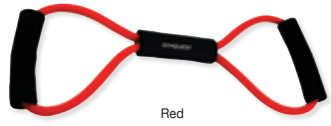

FITNESS

	50	100	250	500	1000	
	6.75	6.55	6.34	6.04	5.93	5C

free rush **always available**

Exercise Body Band #EXERBODY

Description: rubber exercise resistance body band with foam grips / latex free rubber / actual size is 56"l / individually poly bagged **Imprint Area:** 3/8"h x 2"w **Set-Up/Change of Copy:** $55g **Price Includes:** One color imprint

NOTE! Advised safe load bearing 33lbs., stretching 650%; breaking point at 800% stretching 50lbs.

free rush

Exercise Bands #EXECBAND

Description: exercise resistance bands with foam grips / easily folds into gym bag / latex free rubber / actual size is 15"w **Imprint Area:** 3/8"h x 1-1/2"w **Set-Up/Change of Copy:** $55g **Price Includes:** One color imprint

NOTE! Advised safe load bearing 66lbs., stretching 650%; breaking point at 800% stretching 100lbs.

	100	250	500	1000	2500	
	4.15	4.05	3.95	3.74	3.47	5C

	75	150	300	600	1200	
	6.41	6.00	5.63	5.11	4.91	5C

Phone, Keys and Harmony XL #PNKYHYXL

Description: leather-like and neoprene sports armband case with reflective accent and hook and loop closure / allows for secure storage of key / fits large phones / total width is 20-1/2" including phone case / neoprene backing allows for flexibility when phone is inserted / actual size of armband 12-1/2"w to 15-1/2"w extended **Imprint Area:** 5/8"h x 2-1/2"w **Set-Up/Change of Copy:** $55g **Price Includes:** One color imprint

Less than 1st column quantity is $55(G).
As prices may fluctuate. For extended information
on decorating methods and production notes please see page 288.

drinkware

writing

tech

workplace

bags

coolers

lifestyles

personal care

tools

index