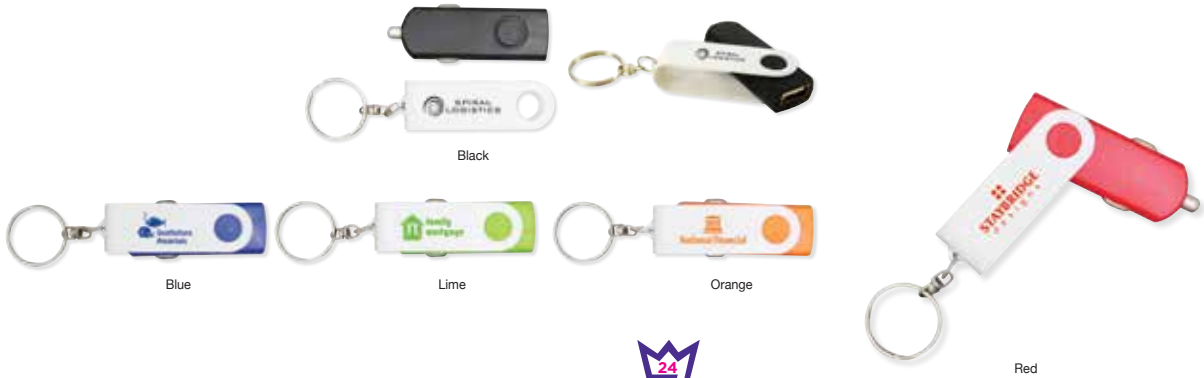

ACCESSORIES

24
free
rush

125	250	500	1000	1500
3.58	3.37	3.06	2.76	2.65

5C

Flip N Charge USB Key Chain #FLPNCHG

Description: USB auto charger/key chain made from ABS / output: 5V/1A / charger detaches for easy use / individually poly-bagged **Imprint Area:** 1/2" h x 1-3/8" w **Set-Up/Change of Copy:** $55g **Price Includes:** One color imprint

NOTE! Not recommended for use in charging tablets. Use to charge phones.