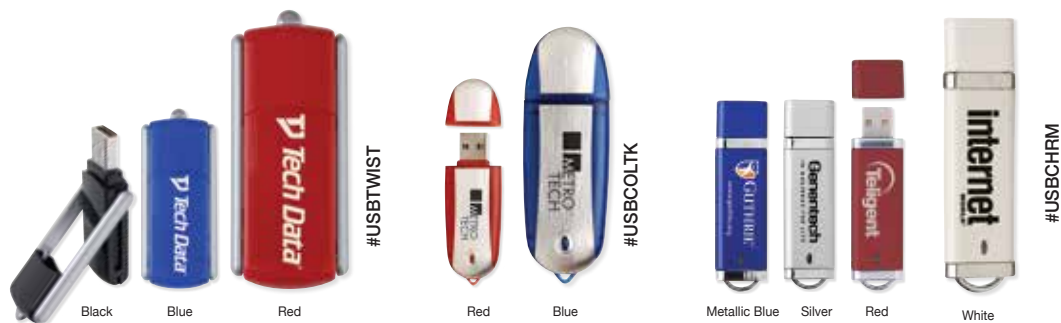

USBs

overseas® direct program

FREE set-up **FREE** freight

USB Flash Drives:

Description: 256MB, 512MB, 1GB, 2GB, 4GB & 8GB available / individually boxed

USB Color-Tek #USBCOLTK

Imprint Area: 1/2" h x 1-1/2" w

USB Twist #USBTWIST

Imprint Area: 1" h x 1/2" w

USB Chrome #USBCHRM

Imprint Area: 1/2" h x 1-1/2" w

$ Prices Are Subject to Change.

See www.crownprod.com for current prices and ordering options/requirements.

#USBTWIST/#USBCHRM/#USBCOLTK

Set-Up/Change of Copy/Exact Reorder: **FREE** Price

Includes: One color imprint Multi-Color: $.15g per color

per piece Color Surge: $.35g per piece

NOTE! 14 days production time after art approval / EQP does not apply to Overseas Direct Program / Ships from China directly to customer.