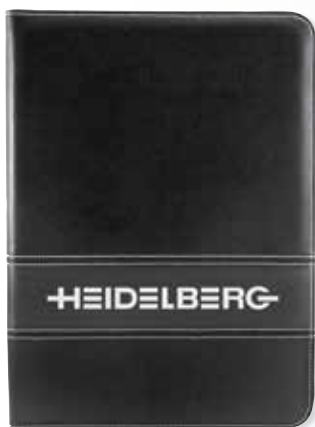

PADFOLIOS

Black