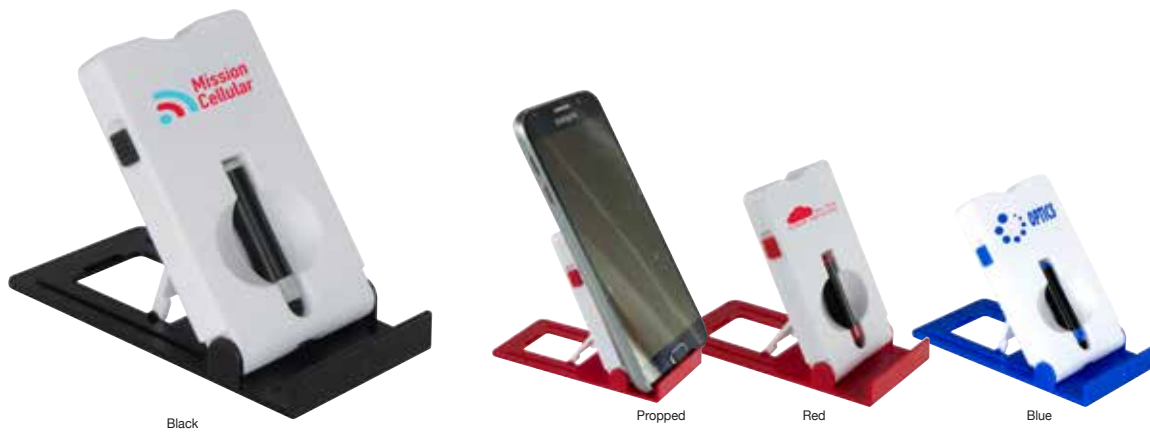

NEW! ²⁴ free rush ²⁴ color surge

Multi Media Stand #CTEK018

Description: multi-featured media stand / accommodates most smart phones and tablets / screen stylus, 1M tape measure and LED light with switch / bulk packaging **Imprint Area:** 3/4" h x 1 1/2" w **Set-Up/Change of Copy:** $55g **Price Includes:** One color imprint

NOTES! Color Surge: 4 color process only. No exact PMS color match.

	200	400	800	1200	2400	
1-color	2.59	2.49	2.39	2.09	1.99	5C
color surge	2.99	2.89	2.72	2.36	2.26	5C

Less than 1st column quantity is $55(G).
As prices may fluctuate,. For extended information
on decorating methods and production notes please see page 288.