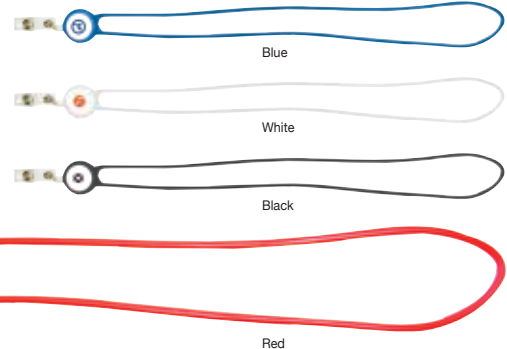

24
free
rush

Retractable Silicone Lanyard #RETSILNRD

Description: silicone lanyard with integrated badge reel / snap loop at end of reel cable attaches to ID badges, key rings or other similar items / actual size 5" w x 7" h **Imprint Area:** 3/4" diameter **Set-Up/Change of Copy:** $55g **Price Includes:** one color imprint

200	400	800	1600	3200	
3.37	3.06	2.76	2.55	2.35	5C

drinkware

writing

tech

workplace

bags

coolers

lifestyles

personal care

tools

index